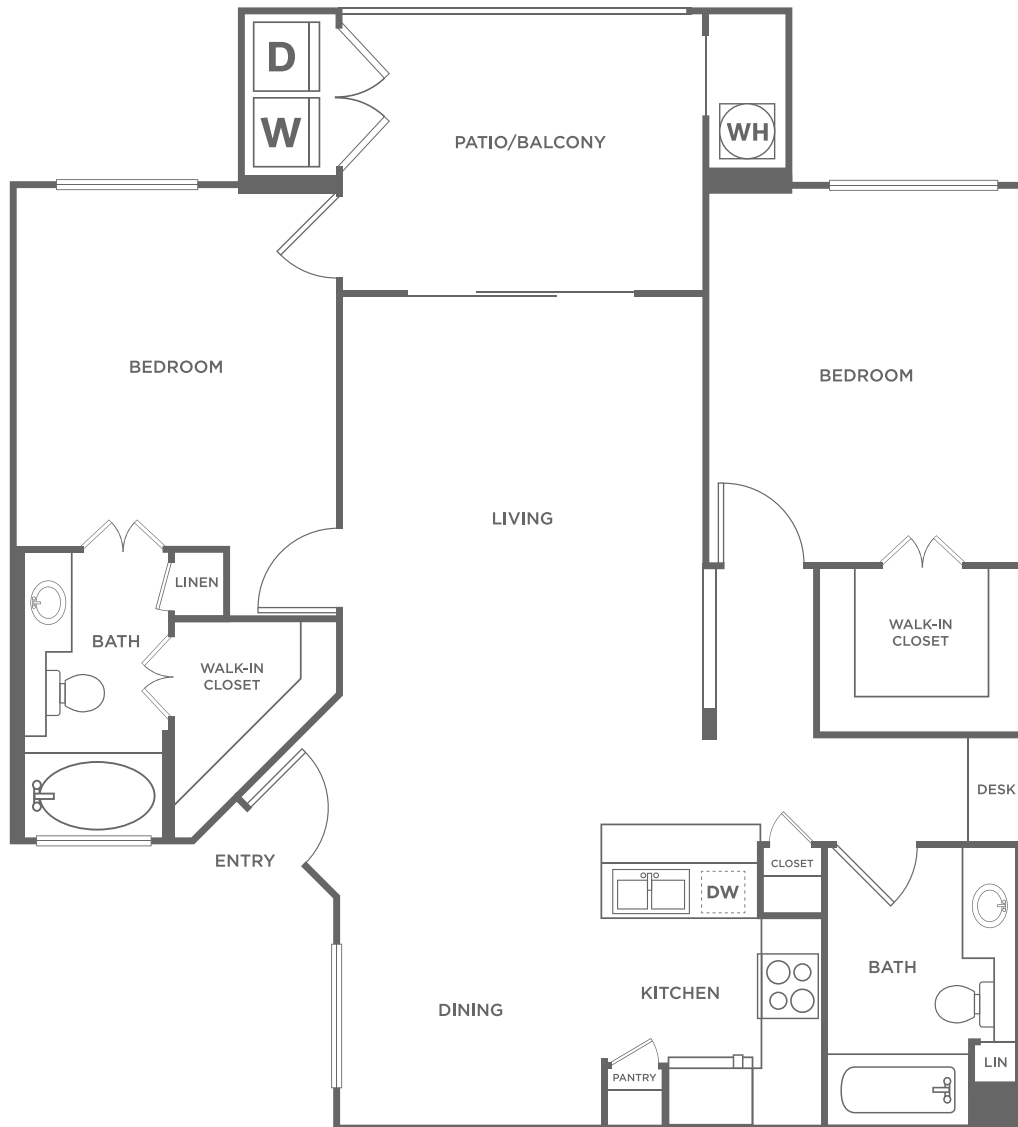

ACACIA

On Santa Rosa Creek

APARTMENTS

Ficus

2 BED / 2 BATH / 1042 SQ. FT.

4656 QUIGG DRIVE | SANTA ROSA, CA 95409

707-537-7501 | acacia@greystar.com | LiveAcacia.com

Floorplans are artist's rendering. All dimensions are approximate. Actual product and specifications may vary in dimension or detail. Not all features are available in every apartment. Prices and availability are subject to change. Please see a representative for details.